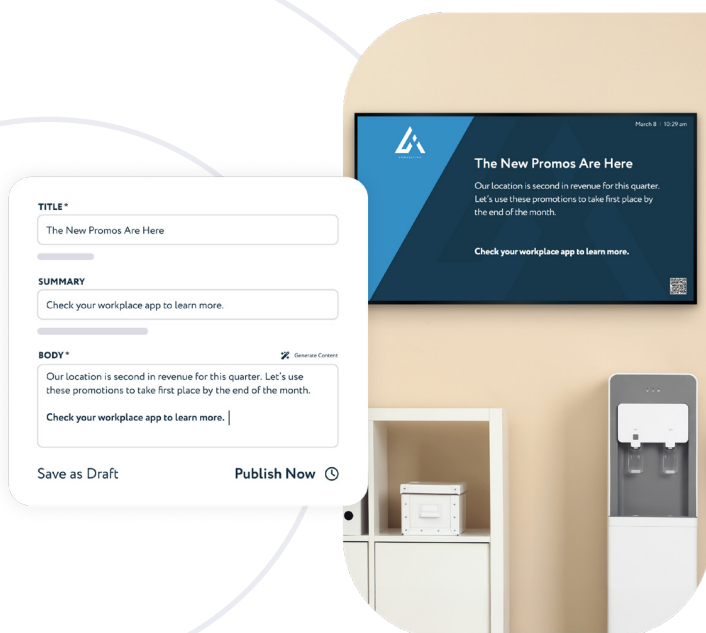

Enhanced Notifications

Save time and increase the impact of your communications with modular, branded email templates built to drive engagement at scale across all your employee cohorts.

TITLE*

The New Promos Are Here

SUMMARY

Check your workplace app to learn more.

BODY*

Check your workplace app to learn more. |

Save as Draft

Publish Now